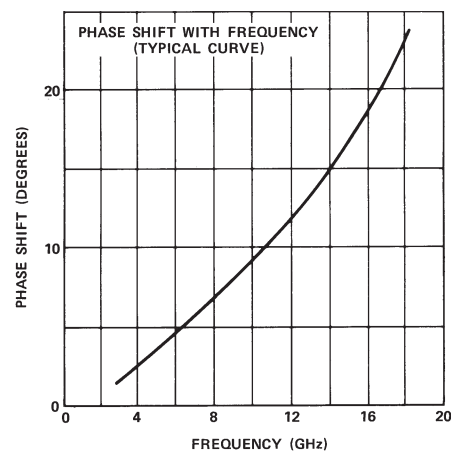

Specifications

SMA, 3 to 18 GHz

| FREQUENCY RANGE (GHz) | MODEL | INSERTION LOSS (dB max.) | PHASE SHIFT ADJUSTMENT RANGE | LINEARITY | VSWR (max.) | WEIGHT (max.) | |
|-----------------------|-------|--------------------------|------------------------------|-------------------------------------|-------------|---------------|-----|
| | | | | | | oz. | gr. |
| 3-18 | 4572B | 0.4 | ±2°@ 3 GHz >20°@ 18 GHz | 3-12.4 GHz: ±2° 12.4-18 GHz: ±5° | 1.35 | 0.64 | 19 |

Note:

Input Power: 30 watts CW max. at 25° C; derates linearly to 0 W at +125°C.

Outline Drawing

Dimensions in inches, unless otherwise specified.