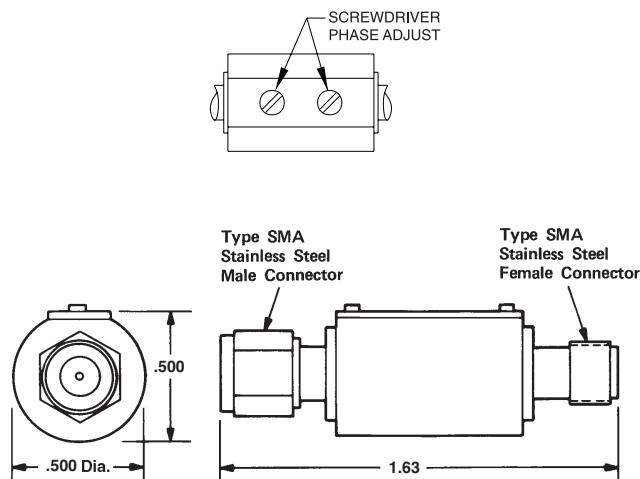

Specifications

SMA, 3 to 18 GHz

| FREQUENCY RANGE (GHz) | MODEL | INSERTION LOSS (dB max.) | PHASE SHIFT ADJUSTMENT RANGE | LINEARITY | VSWR (max.) | WEIGHT (max.) | |
|-----------------------|-------|--------------------------|------------------------------|-------------------------------------|-------------|---------------|-----|
| | | | | | | oz. | gr. |
| 3-18 | 4572B | 0.4 | ±2°@ 3 GHz >20°@ 18 GHz | 3-12.4 GHz: ±2° 12.4-18 GHz: ±5° | 1.35 | 0.64 | 19 |

Note:

Input Power: 30 watts CW max. at 25° C; derates linearly to 0 W at +125°C.

Outline Drawing

Dimensions in inches, unless otherwise specified.